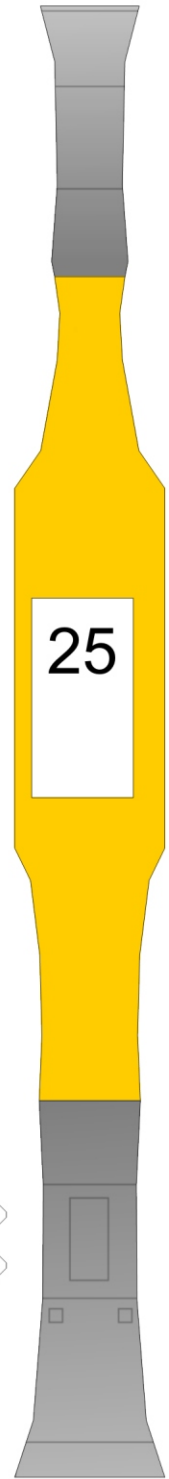

AVRO CANADA C-102 "JETLINER"

1:72 scale

World's 2nd jet airliner

F

J

H

12

14

CF-E JD-X

AVRO

26

27

25

16

25a

24

13

L

26

27

22a

23