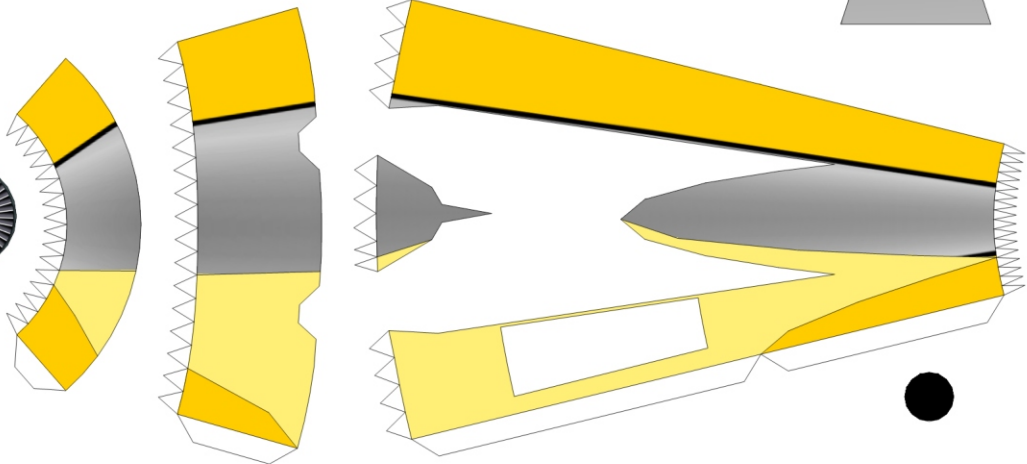

AVRO CANADA C-102 "JETLINER"

1:72 scale

World's 2nd jet airliner

F

J

H

12

14

CF-E JD-X

AVRO

26

27

25

16

25a

24