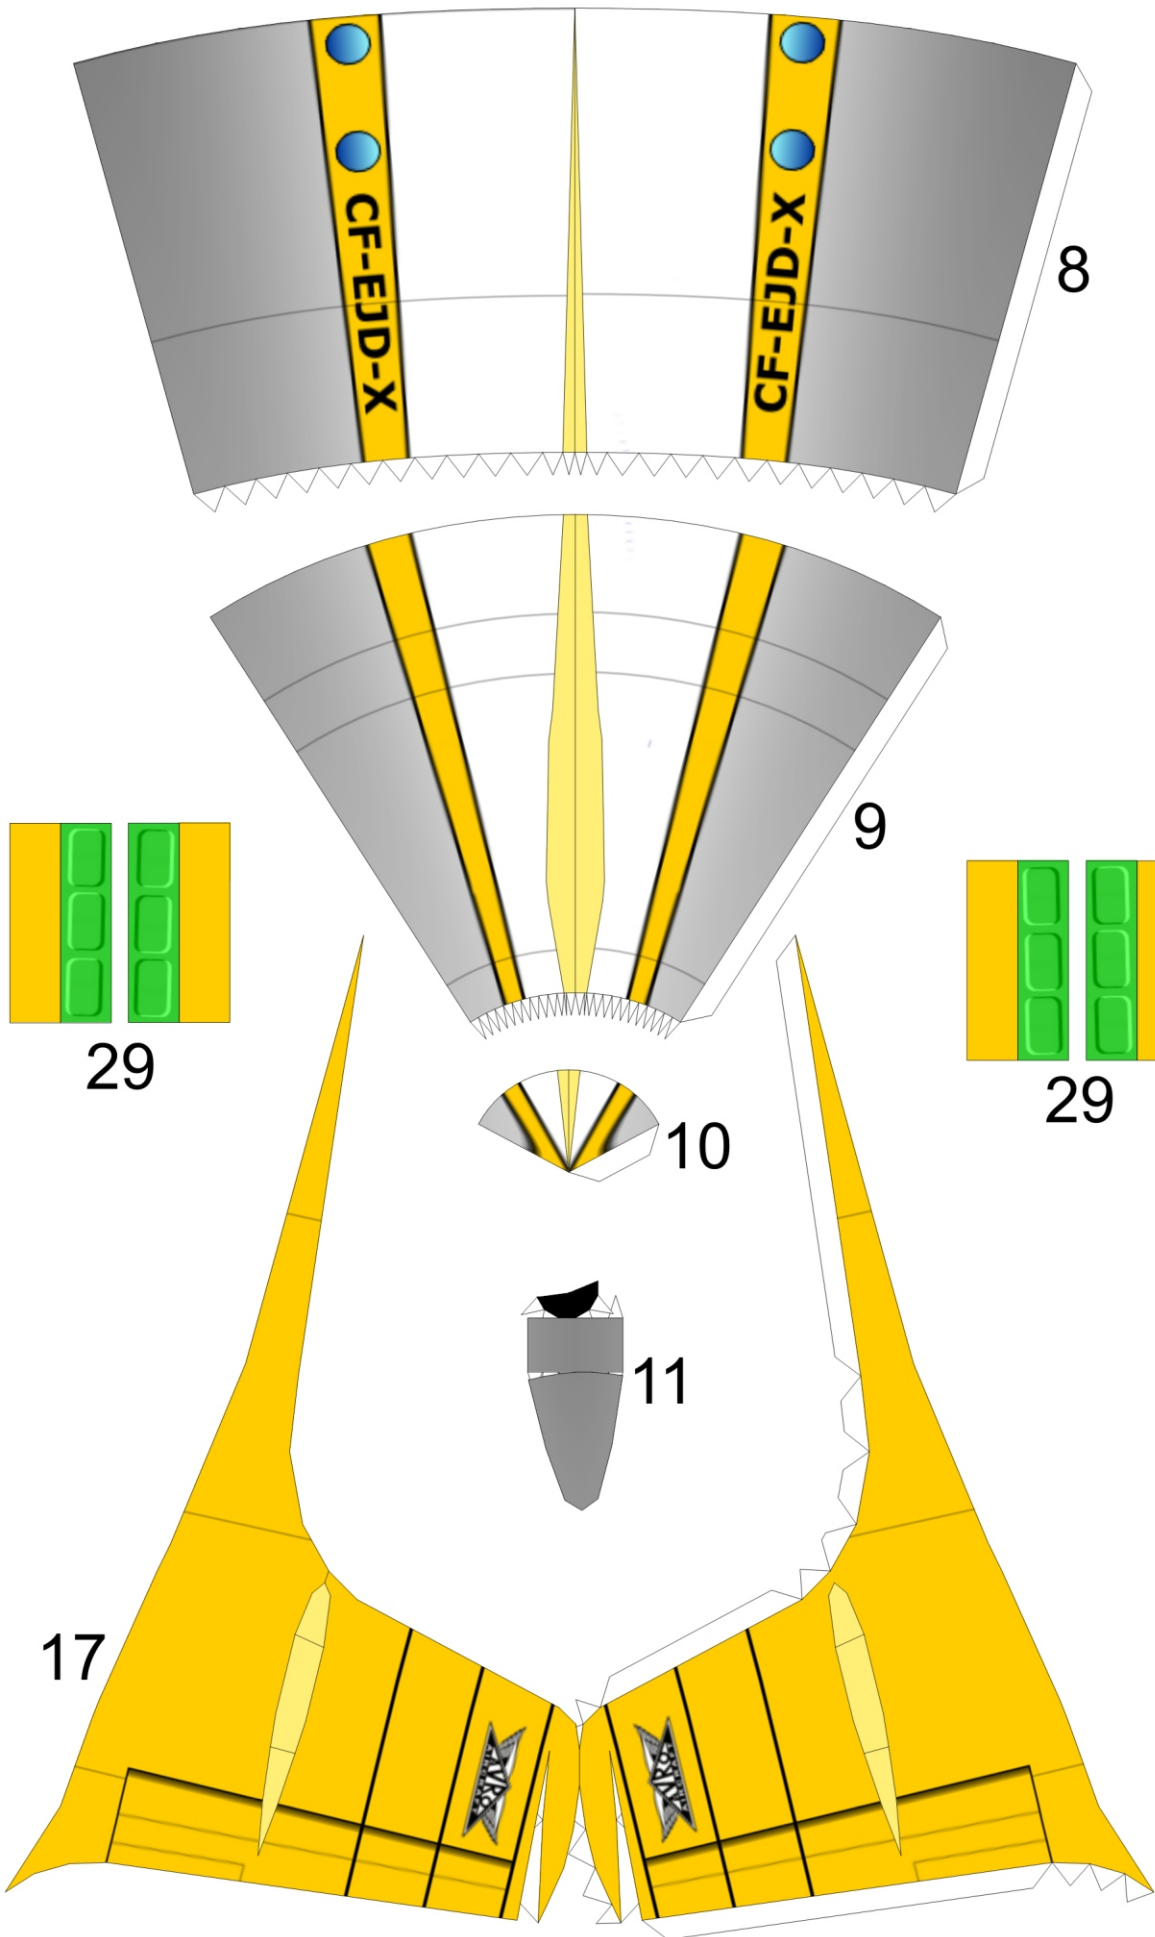

AVRO CANADA C-102 "JETLINER"

1:72 scale

World's 2nd jet airliner

F

J

H

12

14

CF-E JD-X

AVRO

26

27

25

16

25a

24

13

L

26

27

22a

23