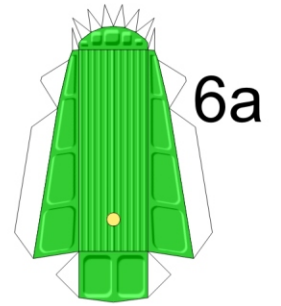

AVRO CANADA C-102 "JETLINER"

1:72 scale

World's 2nd jet airliner

F

J

H

12

14

CF-E JD-X

AVRO

26

27

25

16

25a

24